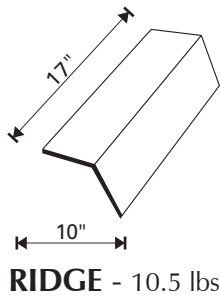

Tile Profile: **BRISTOL**

Description: Flat tile with center groove