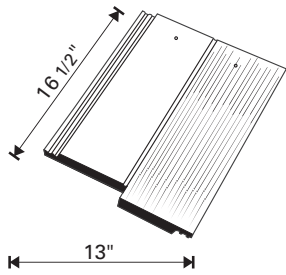

Tile Profile: **NOTTINGHAM**

1/1/17

Description: Flat tile with center groove, and offset length and brushed finish on right side of tile

TILE - 11.7 lbs