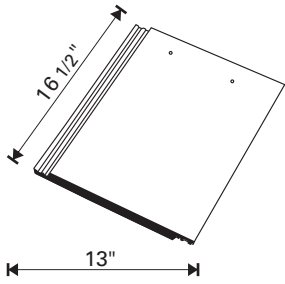

Antiquing can be added to colors which do not have flash. Please indicate "add antiquing" to your order as appropriate.

	TILE	RIDGE	RAKE	HIP STARTER
Pieces per pallet	270	190-210	125-140	40
Squares per pallet	3.0			
Weight per pallet (lbs. approx)	3135	1835-2025	1343-1500	370
Tiles per square	90			
Weight per square (lbs. approx)	1035			

# STONEMORTH TILE SPECIFICATIONS

Tile Profile: **OXFORD**

**TILE - 12.0 lbs**

Tile Profile: **BRISTOL**

**TILE - 12.0 lbs**

Tile Profile: **CAMBRIDGE**

**TILE - 12.0 lbs**

Tile Profile: **KENSINGTON**