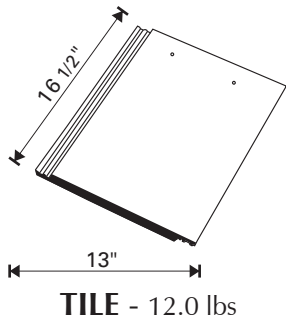

COLOR	TILE	RIDGE	RAKE	HIP STARTER
Modena	OX50000S	OX50010S	OX50020S	OX50030S
Aspen*	OX10000S	OX10010S	OX10020S	OX10030S
Modello	OX14000S	OX14010S	OX14020S	OX14030S
Charcoal	OX00300S	OX00310S	OX00320S	OX00330S
Sonoma	OX80000S	OX80010S	OX80020S	OX80030S
Chocolate	OX15000S	OX15010S	OX15020S	OX15030S
Amber	OX00100S	OX00110S	OX00120S	OX00130S
Burnt Red	OX16000S	OX16010S	OX16020S	OX16030S
Marbled Terra Cotta	OX31000S	OX31010S	OX31020S	OX31030S
Ironwood	OX30000S	OX30010S	OX30020S	OX30030S
Suede	OX17000S	OX17010S	OX17020S	OX17030S
Cocoa	OX51000S	OX51010S	OX51020S	OX51030S
New England	OX60000S	OX60010S	OX60020S	OX60030S
Rosa	OX18000S	OX18010S	OX18020S	OX18030S
Stonebriar	OX19000S	OX19010S	OX19020S	OX19030S
Smoke	OX11000S	OX11010S	OX11020S	OX11030S
Bellagio	OX41000S	OX41010S	OX41020S	OX41030S
Brownstone	OX21000S	OX21010S	OX21020S	OX21030S
Tuscany Blend	OX90000S	OX90010S	OX90020S	OX90030S
Tudor Blend*	OX22000S	OX22010S	OX22020S	OX22030S
Catalina Blend	OX93000S	OX93010S	OX93020S	OX93030S
Roma Blend	OX92000S	OX92010S	OX92020S	OX92030S
Chesterfield Blend	OX23000S	OX23010S	OX23020S	OX23030S
Regency Blend	OX61000S	OX61010S	OX61020S	OX61030S
Greenbriar Blend*	OX24000S	OX24010S	OX24020S	OX24030S
Stonebrook Blend	OX71000S	OX71010S	OX71020S	OX71030S
Tuscany Plus Blend	OX25000S	OX25010S	OX25020S	OX25030S
Mission Blend*	OX26000S	OX26010S	OX26020S	OX26030S
Greystone Blend*	OX91000S	OX91010S	OX91020S	OX91030S
Roma Minor Blend	OX27000S	OX27010S	OX27020S	OX27030S

Antiquing can be added to colors which do not have flash. Please indicate "add antiquing" to your order as appropriate.