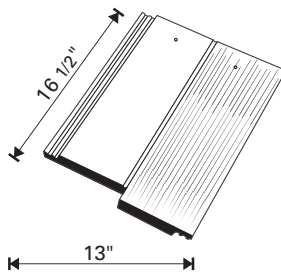

# STONEMORTH TILE SPECIFICATIONS

Tile Profile: **OXFORD**

**TILE - 12.0 lbs**

Tile Profile: **BRISTOL**

**TILE - 12.0 lbs**

Tile Profile: **CAMBRIDGE**

**TILE - 12.0 lbs**

Tile Profile: **KENSINGTON**

**TILE - 11.7 lbs**

Tile Profile: **NOTTINGHAM**

**TILE - 11.7 lbs**

Tile Profile: **VENETIAN**

**TILE - 11.5 lbs**