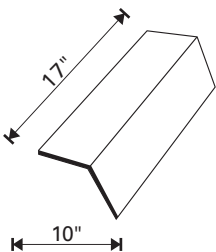

FLAT TRIM TILES

RIDGE
10.5 lbs