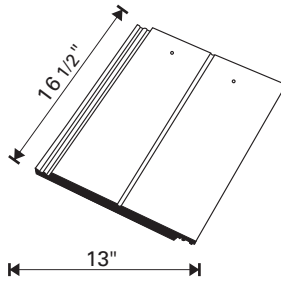

# STONEMORTH TILE SPECIFICATIONS

Tile Profile: **OXFORD**

**TILE - 12.0 lbs**

Tile Profile: **BRISTOL**

**TILE - 12.0 lbs**

Tile Profile: **CAMBRIDGE**

**TILE - 12.0 lbs**

Tile Profile: **KENSINGTON**

**TILE - 11.7 lbs**

Tile Profile: **NOTTINGHAM**

**TILE - 11.7 lbs**

Tile Profile: **VENETIAN**

**TILE - 11.5 lbs**