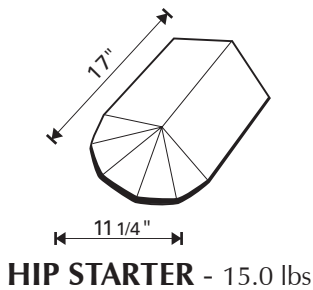

Tile Profile: **BRISTOL**

Description: Flat tile with center groove