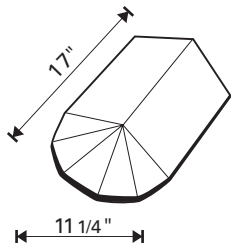

HIP STARTER - 15.0 lbs

COLOR	TILE	RIDGE	RAKE	HIP STARTER
Modena	KE50000S	KE50010S	KE50020S	KE50030S
Aspen*	KE10000S	KE10010S	KE10020S	KE10030S
Modello	KE14000S	KE14010S	KE14020S	KE14030S
Charcoal	KE00300S	KE00310S	KE00320S	KE00330S
Sonoma	KE80000S	KE80010S	KE80020S	KE80030S
Chocolate	KE15000S	KE15010S	KE15020S	KE15030S
Amber	KE00100S	KE00110S	KE00120S	KE00130S
Burnt Red	KE16000S	KE16010S	KE16020S	KE16030S
Marbled Terra Cotta	KE31000S	KE31010S	KE31020S	KE31030S
Ironwood	KE30000S	KE30010S	KE30020S	KE30030S
Suede	KE17000S	KE17010S	KE17020S	KE17030S
Cocoa	KE51000S	KE51010S	KE51020S	KE51030S
New England	KE60000S	KE60010S	KE60020S	KE60030S
Rosa	KE18000S	KE18010S	KE18020S	KE18030S
Stonebriar	KE19000S	KE19010S	KE19020S	KE19030S
Smoke	KE11000S	KE11010S	KE11020S	KE11030S
Bellagio	KE41000S	KE41010S	KE41020S	KE41030S
Brownstone	KE21000S	KE21010S	KE21020S	KE21030S
Tuscany Blend	KE90000S	KE90010S	KE90020S	KE90030S
Tudor Blend*	KE22000S	KE22010S	KE22020S	KE22030S
Catalina Blend	KE93000S	KE93010S	KE93020S	KE93030S
Roma Blend	KE92000S	KE92010S	KE92020S	KE92030S
Chesterfield Blend	KE23000S	KE23010S	KE23020S	KE23030S
Regency Blend	KE61000S	KE61010S	KE61020S	KE61030S
Greenbriar Blend*	KE24000S	KE24010S	KE24020S	KE24030S
Stonebrook Blend	KE71000S	KE71010S	KE71020S	KE71030S
Tuscany Plus Blend	KE25000S	KE25010S	KE25020S	KE25030S
Mission Blend*	KE26000S	KE26010S	KE26020S	KE26030S
Greystone Blend*	KE91000S	KE91010S	KE91020S	KE91030S
Roma Minor Blend	KE27000S	KE27010S	KE27020S	KE27030S

Antiquing can be added to colors which do not have flash. Please indicate "add antiquing" to your order as appropriate.

	TILE	RIDGE	RAKE	HIP STARTER
Pieces per pallet	276	200-240	125-140	40
Squares per pallet	3.0			
Weight per pallet (lbs. approx)	3259	2130-2550	1343-1500	630
Tiles per square	92			
Weight per square (lbs. approx)	1076			

Ask us about color. We will produce custom colors and custom blends. Please call for quotation.