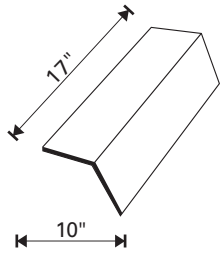

**Ask us about color. We will produce custom colors and custom blends. Please call for quotation.**

Tile Profile: **KENSINGTON**

Description: Flat tile with center groove and offset length

**TILE** - 11.7 lbs