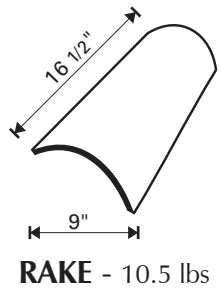

Tile Profile: **BRISTOL**

Description: Flat tile with center groove