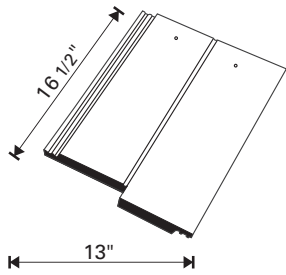

Antiquing can be added to colors which do not have flash. Please indicate "add antiquing" to your order as appropriate.

	TILE	RIDGE	RAKE	HIP STARTER
Pieces per pallet	276	200-240	125-140	40
Squares per pallet	3.0			
Weight per pallet (lbs. approx)	3342	2130-2550	1343-1500	630
Tiles per square	92			
Weight per square (lbs. approx)	1104			

**Ask us about color. We will produce custom colors and custom blends. Please call for quotation.**

Tile Profile: **KENSINGTON**

Description: Flat tile with center groove and offset length

**TILE** - 11.7 lbs