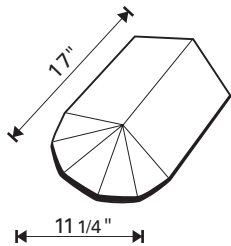

1/1/17

Description: Flat tile with center groove, and offset length and brushed finish on right side of tile

**TILE** - 11.7 lbs

**RIDGE** - 10.5 lbs

**RAKE** - 10.5 lbs

**HIP STARTER** - 15.0 lbs

COLOR	TILE	RIDGE	RAKE	HIP STARTER
Modena	NT50000S	NT50010S	NT50020S	NT50030S
Aspen*	NT10000S	NT10010S	NT10020S	NT10030S
Modello	NT14000S	NT14010S	NT14020S	NT14030S
Charcoal	NT00300S	NT00310S	NT00320S	NT00330S
Sonoma	NT80000S	NT80010S	NT80020S	NT80030S
Chocolate	NT15000S	NT15010S	NT15020S	NT15030S
Amber	NT00100S	NT00110S	NT00120S	NT00130S
Burnt Red	NT16000S	NT16010S	NT16020S	NT16030S
Marbled Terra Cotta	NT31000S	NT31010S	NT31020S	NT31030S
Ironwood	NT30000S	NT30010S	NT30020S	NT30030S
Suede	NT17000S	NT17010S	NT17020S	NT17030S
Cocoa	NT51000S	NT51010S	NT51020S	NT51030S
New England	NT60000S	NT60010S	NT60020S	NT60030S
Rosa	NT18000S	NT18010S	NT18020S	NT18030S
Stonebriar	NT19000S	NT19010S	NT19020S	NT19030S
Smoke	NT11000S	NT11010S	NT11020S	NT11030S
Bellagio	NT41000S	NT41010S	NT41020S	NT41030S
Brownstone	NT21000S	NT21010S	NT21020S	NT21030S
Tuscany Blend	NT90000S	NT90010S	NT90020S	NT90030S
Tudor Blend*	NT22000S	NT22010S	NT22020S	NT22030S
Catalina Blend	NT93000S	NT93010S	NT93020S	NT93030S
Roma Blend	NT92000S	NT92010S	NT92020S	NT92030S
Chesterfield Blend	NT23000S	NT23010S	NT23020S	NT23030S
Regency Blend	NT61000S	NT61010S	NT61020S	NT61030S
Greenbriar Blend*	NT24000S	NT24010S	NT24020S	NT24030S
Stonebrook Blend	NT71000S	NT71010S	NT71020S	NT71030S
Tuscany Plus Blend	NT25000S	NT25010S	NT25020S	NT25030S
Mission Blend*	NT26000S	NT26010S	NT26020S	NT26030S
Greystone Blend*	NT91000S	NT91010S	NT91020S	NT91030S
Roma Minor Blend	NT27000S	NT27010S	NT27020S	NT27030S

**TILE - 11.7 lbs**

Tile Profile: **NOTTINGHAM**

**TILE - 11.7 lbs**

Tile Profile: **VENETIAN**

**TILE - 11.5 lbs**