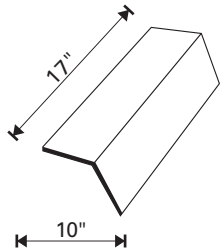

RIDGE - 10.5 lbs