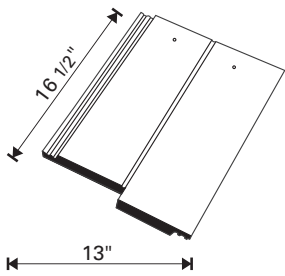

# STONEMORTH TILE SPECIFICATIONS

Tile Profile: **OXFORD**

**TILE - 12.0 lbs**

Tile Profile: **BRISTOL**

**TILE - 12.0 lbs**

Tile Profile: **CAMBRIDGE**

**TILE - 12.0 lbs**

Tile Profile: **KENSINGTON**

**TILE - 11.7 lbs**

Tile Profile: **NOTTINGHAM**

**TILE - 11.7 lbs**

Tile Profile: **VENETIAN**

**TILE - 11.5 lbs**