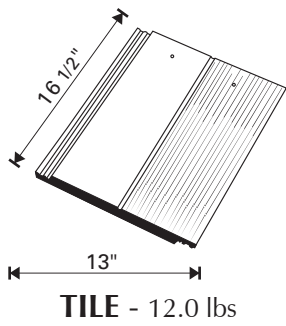

Tile Profile: **CAMBRIDGE**

Description: Flat tile with center groove and brushed finish on right side of tile