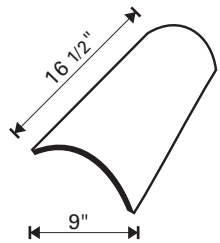

1/1/17

Description: Flat tile with center groove, and offset length and brushed finish on right side of tile

**TILE** - 11.7 lbs

**RIDGE** - 10.5 lbs

**RAKE** - 10.5 lbs

**HIP STARTER** - 15.0 lbs

COLOR	TILE	RIDGE	RAKE	HIP STARTER
Modena	NT50000S	NT50010S	NT50020S	NT50030S
Aspen*	NT10000S	NT10010S	NT10020S	NT10030S
Modello	NT14000S	NT14010S	NT14020S	NT14030S
Charcoal	NT00300S	NT00310S	NT00320S	NT00330S
Sonoma	NT80000S	NT80010S	NT80020S	NT80030S
Chocolate	NT15000S	NT15010S	NT15020S	NT15030S
Amber	NT00100S	NT00110S	NT00120S	NT00130S
Burnt Red	NT16000S	NT16010S	NT16020S	NT16030S
Marbled Terra Cotta	NT31000S	NT31010S	NT31020S	NT31030S
Ironwood	NT30000S	NT30010S	NT30020S	NT30030S
Suede	NT17000S	NT17010S	NT17020S	NT17030S
Cocoa	NT51000S	NT51010S	NT51020S	NT51030S
New England	NT60000S	NT60010S	NT60020S	NT60030S
Rosa	NT18000S	NT18010S	NT18020S	NT18030S
Stonebriar	NT19000S	NT19010S	NT19020S	NT19030S
Smoke	NT11000S	NT11010S	NT11020S	NT11030S
Bellagio	NT41000S	NT41010S	NT41020S	NT41030S
Brownstone	NT21000S	NT21010S	NT21020S	NT21030S
Tuscany Blend	NT90000S	NT90010S	NT90020S	NT90030S
Tudor Blend*	NT22000S	NT22010S	NT22020S	NT22030S
Catalina Blend	NT93000S	NT93010S	NT93020S	NT93030S
Roma Blend	NT92000S	NT92010S	NT92020S	NT92030S
Chesterfield Blend	NT23000S	NT23010S	NT23020S	NT23030S
Regency Blend	NT61000S	NT61010S	NT61020S	NT61030S
Greenbriar Blend*	NT24000S	NT24010S	NT24020S	NT24030S
Stonebrook Blend	NT71000S	NT71010S	NT71020S	NT71030S
Tuscany Plus Blend	NT25000S	NT25010S	NT25020S	NT25030S
Mission Blend*	NT26000S	NT26010S	NT26020S	NT26030S
Greystone Blend*	NT91000S	NT91010S	NT91020S	NT91030S
Roma Minor Blend	NT27000S	NT27010S	NT27020S	NT27030S