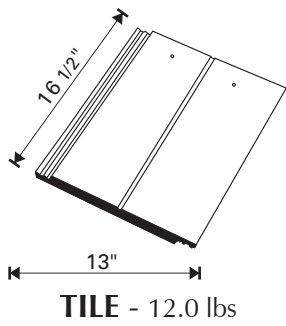

Tile Profile: **BRISTOL**

Description: Flat tile with center groove