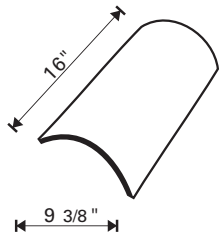

**Ask us about color. We will produce custom colors and custom blends. Please call for quotation.**

**STONEWORTH**  
BUILDING PRODUCTS

Phone: 913.422.0794  
Fax: 913.441.1287

**TILE** - 11.5 lbs

**RIDGE** - 9.5 lbs