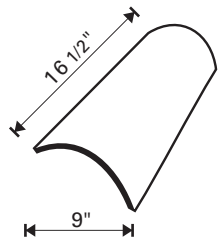

**Ask us about color. We will produce custom colors and custom blends. Please call for quotation.**

**STONEWORTH**  
BUILDING PRODUCTS

Phone: 913.422.0794  
Fax: 913.441.1287

**TILE** - 11.5 lbs

**RIDGE** - 9.5 lbs