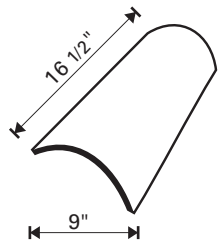

RAKE - 10.5 lbs