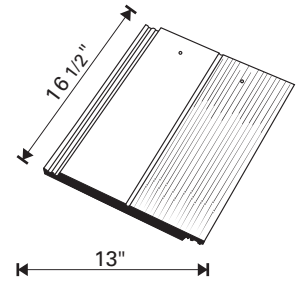

# STONEMORTH TILE SPECIFICATIONS

Tile Profile: **OXFORD**

**TILE - 12.0 lbs**

Tile Profile: **BRISTOL**

**TILE - 12.0 lbs**

Tile Profile: **CAMBRIDGE**

**TILE - 12.0 lbs**

Tile Profile: **KENSINGTON**

**TILE - 11.7 lbs**

Tile Profile: **NOTTINGHAM**

**TILE - 11.7 lbs**

Tile Profile: **VENETIAN**

**TILE - 11.5 lbs**