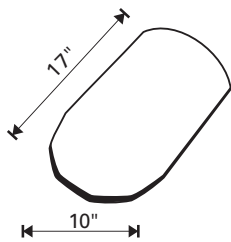

HIP STARTER - 8.5 lbs

COLOR	TILE	RIDGE	RAKE	HIP STARTER
Modena	VE50000S	VE50010S	VE50020S	VE50030S
Aspen*	VE10000S	VE10010S	VE10020S	VE10030S
Modello	VE14000S	VE14010S	VE14020S	VE14030S
Charcoal	VE00300S	VE00310S	VE00320S	VE00330S
Sonoma	VE80000S	VE80010S	VE80020S	VE80030S
Chocolate	VE15000S	VE15010S	VE15020S	VE15030S
Amber	VE00100S	VE00110S	VE00120S	VE00130S
Burnt Red	VE16000S	VE16010S	VE16020S	VE16030S
Marbled Terra Cotta	VE31000S	VE31010S	VE31020S	VE31030S
Ironwood	VE30000S	VE30010S	VE30020S	VE30030S
Suede	VE17000S	VE17010S	VE17020S	VE17030S
Cocoa	VE51000S	VE51010S	VE51020S	VE51030S
New England	VE60000S	VE60010S	VE60020S	VE60030S
Rosa	VE18000S	VE18010S	VE18020S	VE18030S
Stonebriar	VE19000S	VE19010S	VE19020S	VE19030S
Smoke	VE11000S	VE11010S	VE11020S	VE11030S
Bellagio	VE41000S	VE41010S	VE41020S	VE41030S
Brownstone	VE21000S	VE21010S	VE21020S	VE21030S
Tuscany Blend	VE90000S	VE90010S	VE90020S	VE90030S
Tudor Blend*	VE22000S	VE22010S	VE22020S	VE22030S
Catalina Blend	VE93000S	VE93010S	VE93020S	VE93030S
Roma Blend	VE92000S	VE92010S	VE92020S	VE92030S
Chesterfield Blend	VE23000S	VE23010S	VE23020S	VE23030S
Regency Blend	VE61000S	VE61010S	VE61020S	VE61030S
Greenbriar Blend*	VE24000S	VE24010S	VE24020S	VE24030S
Stonebrook Blend	VE71000S	VE71010S	VE71020S	VE71030S
Tuscany Plus Blend	VE25000S	VE25010S	VE25020S	VE25030S
Mission Blend*	VE26000S	VE26010S	VE26020S	VE26030S
Greystone Blend*	VE91000S	VE91010S	VE91020S	VE91030S
Roma Minor Blend	VE27000S	VE27010S	VE27020S	VE27030S

Antiquing can be added to colors which do not have flash. Please indicate "add antiquing" to your order as appropriate.

	TILE	RIDGE	RAKE	HIP STARTER
Pieces per pallet	270	190-210	125-140	40
Squares per pallet	3.0			
Weight per pallet (lbs. approx)	3135	1835-2025	1343-1500	370
Tiles per square	90			
Weight per square (lbs. approx)	1035			

Ask us about color. We will produce custom colors and custom blends. Please call for quotation.