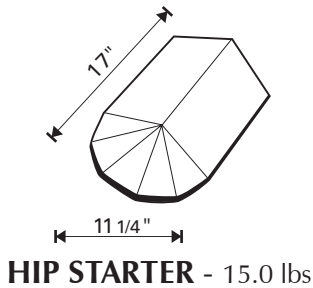

COLOR	TILE	RIDGE	RAKE	HIP STARTER
Modena	OX50000S	OX50010S	OX50020S	OX50030S
Aspen*	OX10000S	OX10010S	OX10020S	OX10030S
Modello	OX14000S	OX14010S	OX14020S	OX14030S
Charcoal	OX00300S	OX00310S	OX00320S	OX00330S
Sonoma	OX80000S	OX80010S	OX80020S	OX80030S
Chocolate	OX15000S	OX15010S	OX15020S	OX15030S
Amber	OX00100S	OX00110S	OX00120S	OX00130S
Burnt Red	OX16000S	OX16010S	OX16020S	OX16030S
Marbled Terra Cotta	OX31000S	OX31010S	OX31020S	OX31030S
Ironwood	OX30000S	OX30010S	OX30020S	OX30030S
Suede	OX17000S	OX17010S	OX17020S	OX17030S
Cocoa	OX51000S	OX51010S	OX51020S	OX51030S
New England	OX60000S	OX60010S	OX60020S	OX60030S
Rosa	OX18000S	OX18010S	OX18020S	OX18030S
Stonebriar	OX19000S	OX19010S	OX19020S	OX19030S
Smoke	OX11000S	OX11010S	OX11020S	OX11030S
Bellagio	OX41000S	OX41010S	OX41020S	OX41030S
Brownstone	OX21000S	OX21010S	OX21020S	OX21030S
Tuscany Blend	OX90000S	OX90010S	OX90020S	OX90030S
Tudor Blend*	OX22000S	OX22010S	OX22020S	OX22030S
Catalina Blend	OX93000S	OX93010S	OX93020S	OX93030S
Roma Blend	OX92000S	OX92010S	OX92020S	OX92030S
Chesterfield Blend	OX23000S	OX23010S	OX23020S	OX23030S
Regency Blend	OX61000S	OX61010S	OX61020S	OX61030S
Greenbriar Blend*	OX24000S	OX24010S	OX24020S	OX24030S
Stonebrook Blend	OX71000S	OX71010S	OX71020S	OX71030S
Tuscany Plus Blend	OX25000S	OX25010S	OX25020S	OX25030S
Mission Blend*	OX26000S	OX26010S	OX26020S	OX26030S
Greystone Blend*	OX91000S	OX91010S	OX91020S	OX91030S
Roma Minor Blend	OX27000S	OX27010S	OX27020S	OX27030S

Antiquing can be added to colors which do not have flash. Please indicate "add antiquing" to your order as appropriate.