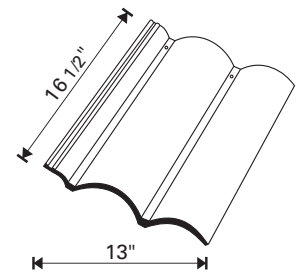

# STONEMORTH TILE SPECIFICATIONS

Tile Profile: **OXFORD**

**TILE - 12.0 lbs**

Tile Profile: **BRISTOL**

**TILE - 12.0 lbs**

Tile Profile: **CAMBRIDGE**

**TILE - 12.0 lbs**

Tile Profile: **KENSINGTON**

**TILE - 11.7 lbs**

Tile Profile: **NOTTINGHAM**

**TILE - 11.7 lbs**

Tile Profile: **VENETIAN**

**TILE - 11.5 lbs**