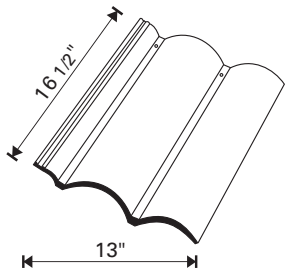

TILE - 11.5 lbs